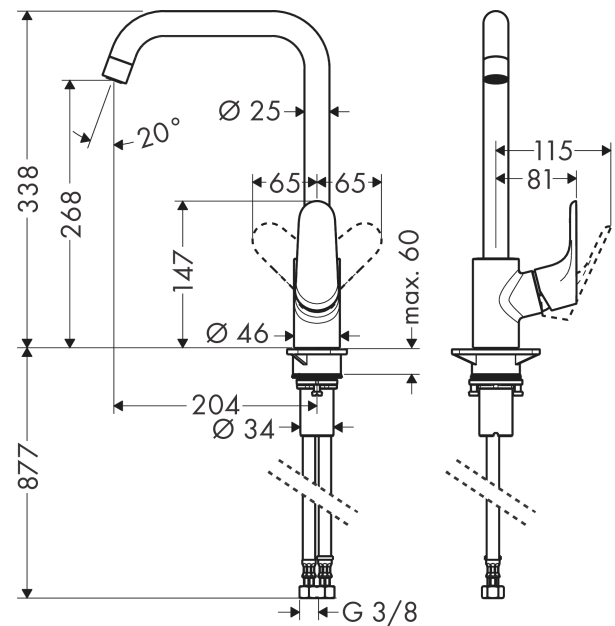

#### product features

- ComfortZone 260 provides space for greater freedom of movement
- Swivel spout can be adjusted in 3 steps 110°, 150° or 360°
- handle can be positioned on the right or left
- normal spray
- Maximum flow rate (at 3 bar): 12 l/min
- Operating pressure: min. 1 bar/max. 10 bar
- ceramic cartridge
- 3/8" hose connections
- WRAS 1711063

### Scale drawing