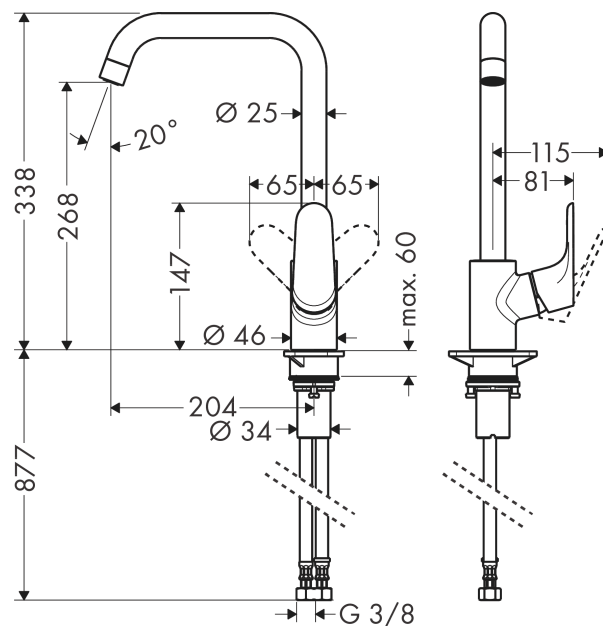

#### product features

- ComfortZone 260 provides space for greater freedom of movement
- Swivel spout can be adjusted in 3 steps 110°, 150° or 360°
- handle can be positioned on the right or left
- normal spray
- Maximum flow rate (at 3 bar): 12 l/min
- Operating pressure: min. 1 bar/max. 10 bar
- ceramic cartridge
- 3/8" hose connections
- WRAS 1711063

### Scale drawing