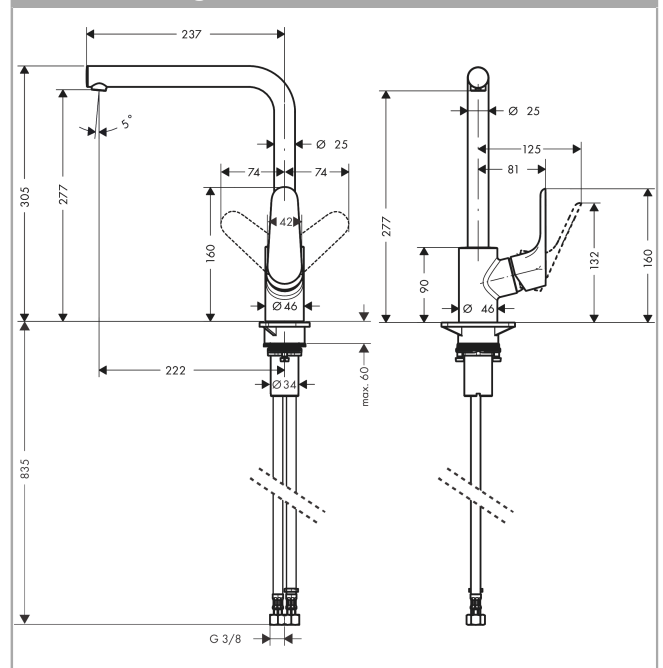

Focus M41

Single lever kitchen mixer 280, single spray mode

Surfaces: stainless steel finish Art. no. : 31817800

Description

product features

- ComfortZone 280 provides space for greater freedom of movement
- Swivel spout can be adjusted in 3 steps 110°, 150° or 360°
- handle can be positioned on the right or left
- normal spray
- Maximum flow rate (at 3 bar): 12 l/min
- ceramic cartridge
- 3/8" hose connections
- WRAS 1804104

Article Details

Price excl. VAT

£ 333.33

Technology

Certificates

kiwa

Product image

Scale drawing