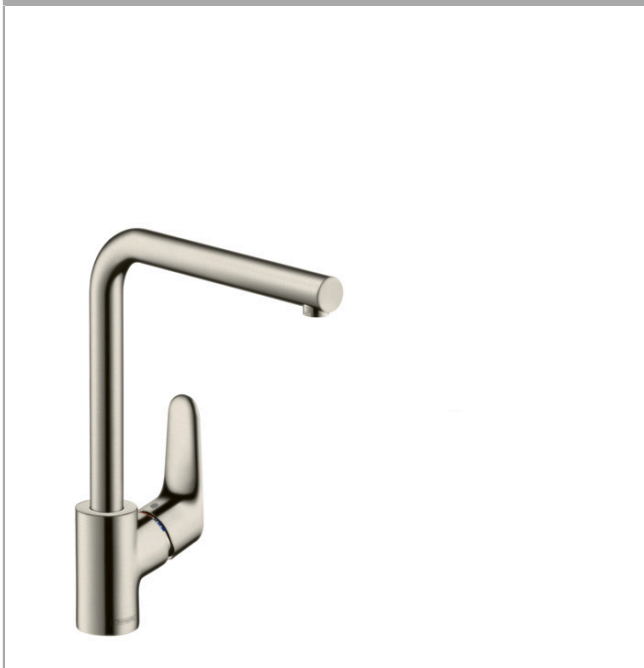

Focus M41

Single lever kitchen mixer 280, single spray mode

Surfaces: stainless steel finish Art. no. : 31817800

Description

product features

- ComfortZone 280 provides space for greater freedom of movement
- Swivel spout can be adjusted in 3 steps 110°, 150° or 360°
- handle can be positioned on the right or left
- normal spray
- Maximum flow rate (at 3 bar): 12 l/min
- ceramic cartridge
- 3/8" hose connections
- WRAS 1804104

Article Details

Price excl. VAT

£ 333.33

Technology

Certificates

kiwa

Product image

Scale drawing