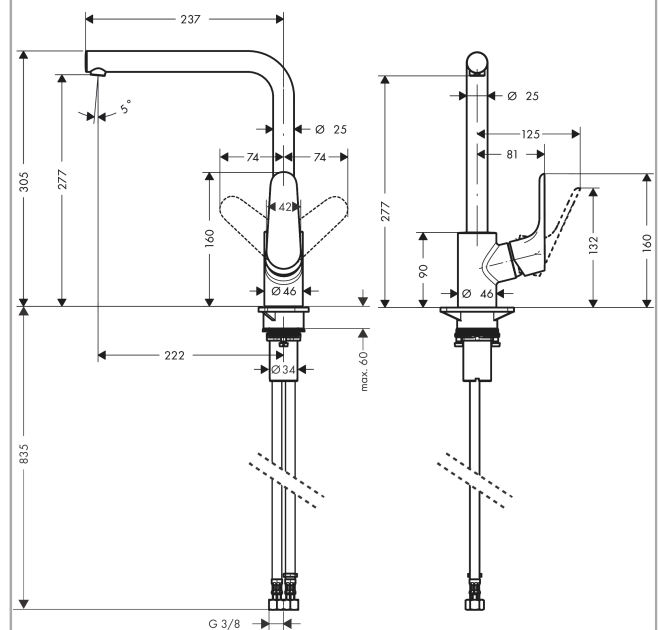

Focus M41

Single lever kitchen mixer 280, single spray mode

Surfaces: chrome Art. no. : 31817000

Description

product features

- ComfortZone 280 provides space for greater freedom of movement
- Swivel spout can be adjusted in 3 steps 110°, 150° or 360°
- handle can be positioned on the right or left
- normal spray
- Maximum flow rate (at 3 bar): 12 l/min
- ceramic cartridge
- 3/8" hose connections
- WRAS 1804104

Article Details

Price excl. VAT

£ 225.00

Technology

Certificates

kiwa

Product image

Scale drawing