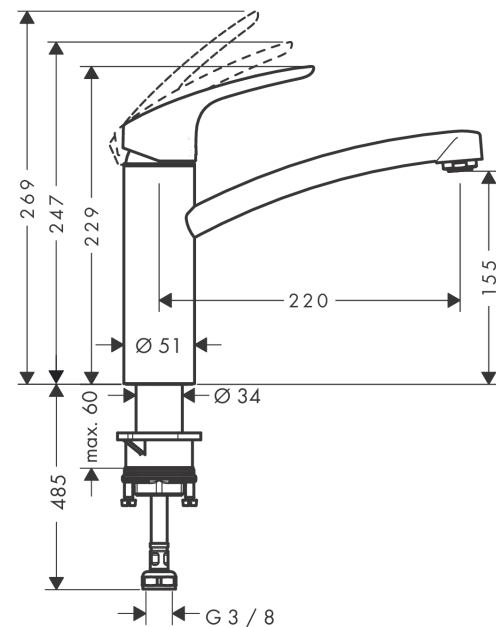

Focus M41

Single lever kitchen mixer 160, CoolStart, EcoSmart, single spray mode

Surfaces: chrome Art. no. : 31816000

Description

product features

- ComfortZone 160 provides space for greater freedom of movement
- Swivel spout 360°
- Maximum flow rate (at 3 bar): 13.8 l/min
- ceramic cartridge
- 3/8" hose connections

Article Details

Price excl. VAT

£ 144.17

Technology

Product image

Scale drawing

Flowchart