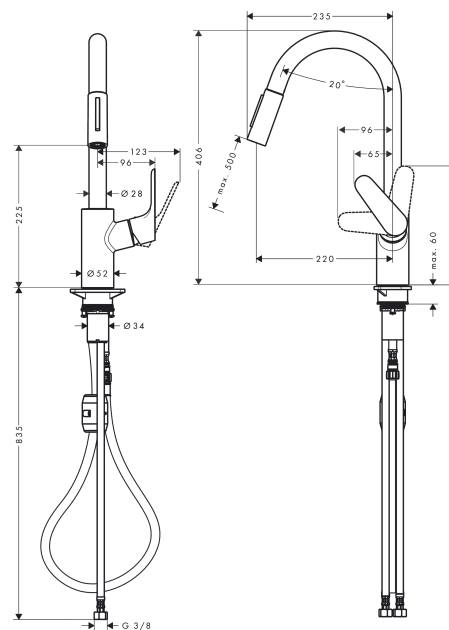

Focus M41

Single lever kitchen mixer 240 with pull-out spray, 2 spray modes

Surfaces: stainless steel finish Art. no. : 31815800

Description

product features

- ComfortZone 240 provides space for greater freedom of movement
- Swivel spout adjustable in 2 steps to 110° or 150°
- laminar spray and spray jet
- lockable shower spray, spray return through pressing spray diverter
- MagFit magnetic shower support
- quick connect hose
- Maximum flow rate (at 3 bar): 9.5 l/min
- ceramic cartridge
- 3/8" hose connections
- integrated non-return valve
- operating pressure: min. 1 bar / max. 10 bar

Article Details

Price excl. VAT

£ 391.67

Technology

Certificates

kiwa

Product image

Scale drawing

Flowchart