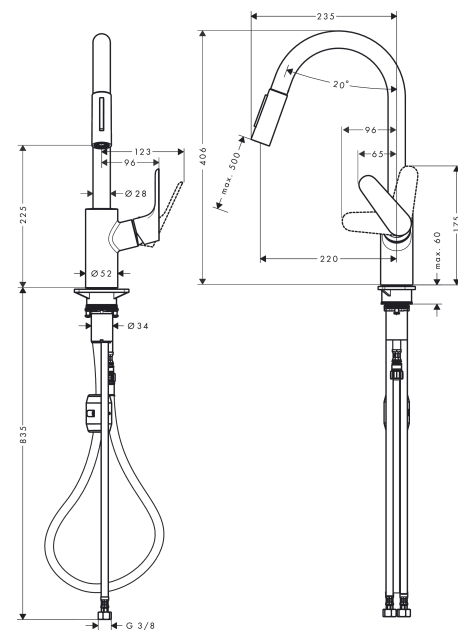

Scale drawing