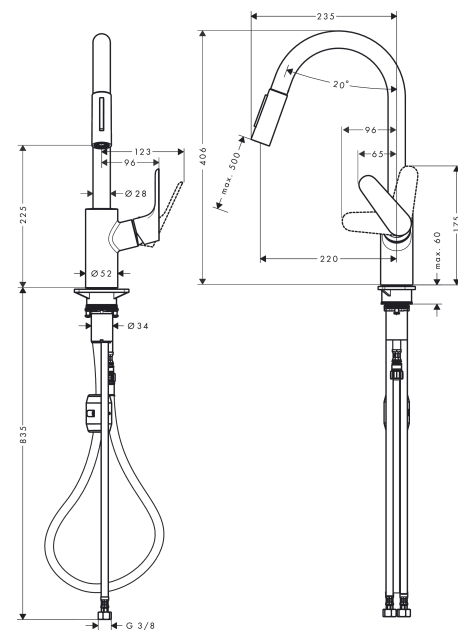

Focus M41

Single lever kitchen mixer 240 with pull-out spray, 2 spray modes

Surfaces: **chrome** Art. no. : **31815000**

Description

product features

- ComfortZone 240 provides space for greater freedom of movement
- Swivel spout adjustable in 2 steps to 110° or 150°
- laminar spray and spray jet
- lockable shower spray, spray return through pressing spray diverter
- MagFit magnetic shower support
- quick connect hose
- Maximum flow rate (at 3 bar): 9.5 l/min
- ceramic cartridge
- 3/8" hose connections
- integrated non-return valve
- operating pressure: min. 1 bar / max. 10 bar

Article Details

Price excl. VAT

£ 287.50

Technology

Certificates

kiwa

Product image

Scale drawing

Flowchart