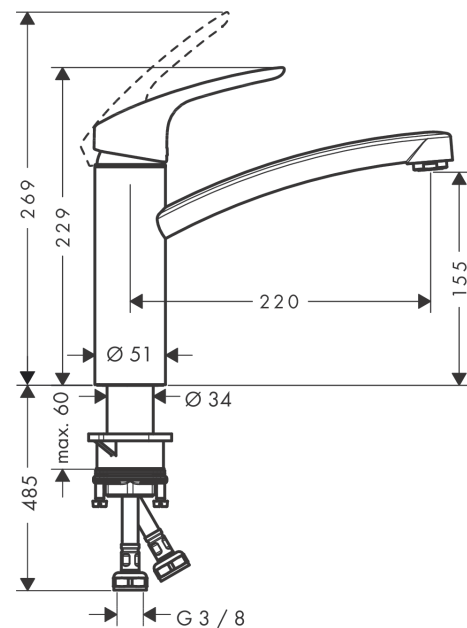

Focus M41

Single lever kitchen mixer 160, single spray mode

Surfaces: stainless steel finish Art. no. : 31806800

Description

product features

- ComfortZone 160 provides space for greater freedom of movement
- Swivel spout 360°
- normal spray
- Maximum flow rate (at 3 bar): 12 l/min
- Operating pressure: min. 1 bar/max. 10 bar
- ceramic cartridge
- 3/8" hose connections
- please specify when ordering if required for low pressure
- WRAS 1809061
- WRAS 1809061
- WRAS 1809061

Article Details

Price excl. VAT

£ 185.83

Technology

Certificates

kiwa

Product image

Scale drawing