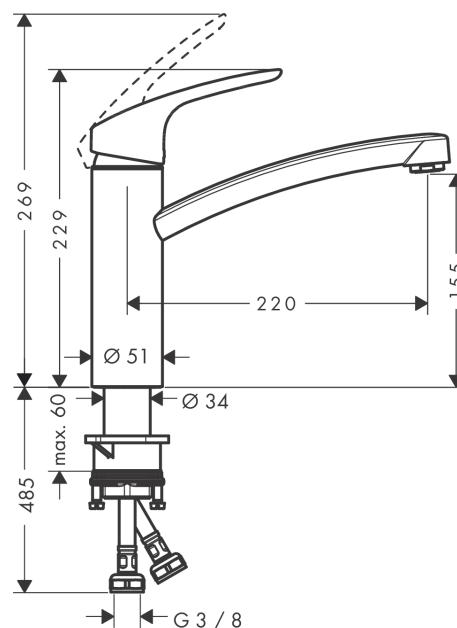

Focus M41

Single lever kitchen mixer 160, single spray mode

Surfaces: **chrome** Art. no. : **31806000**

Description

product features

- ComfortZone 160 provides space for greater freedom of movement
- Swivel spout 360°
- normal spray
- Maximum flow rate (at 3 bar): 12 l/min
- Operating pressure: min. 1 bar/max. 10 bar
- ceramic cartridge
- 3/8" hose connections
- please specify when ordering if required for low pressure
- WRAS 1809061
- WRAS 1809061
- WRAS 1809061

Article Details

Price excl. VAT

£ 128.33

Technology

Certificates

kiwa

Product image

Scale drawing