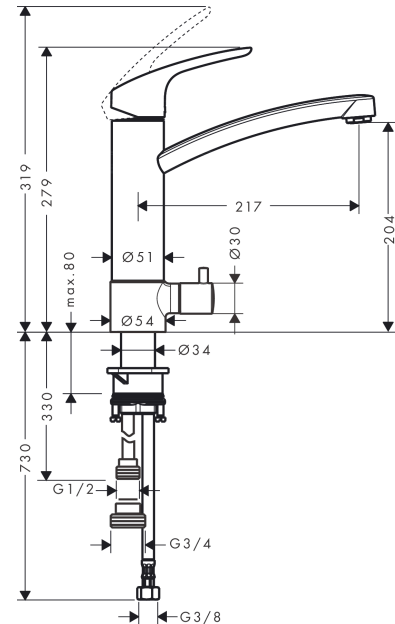

Focus M41

Single lever kitchen mixer 200 with shut-off valve for additional appliance, single spray mode

Surfaces: chrome Art. no. : 31803000

Description

product features

- ComfortZone 200 provides space for greater freedom of movement
- Swivel spout 120°
- with integrated shut-off valve
- Maximum flow rate (at 3 bar): 12 l/min
- ceramic cartridge
- 3/8" hose connections
- WRAS 1203035
- WRAS 1801014

Article Details

Price excl. VAT

£ 308.33

Technology

Certificates

kiwa

Product image

Scale drawing