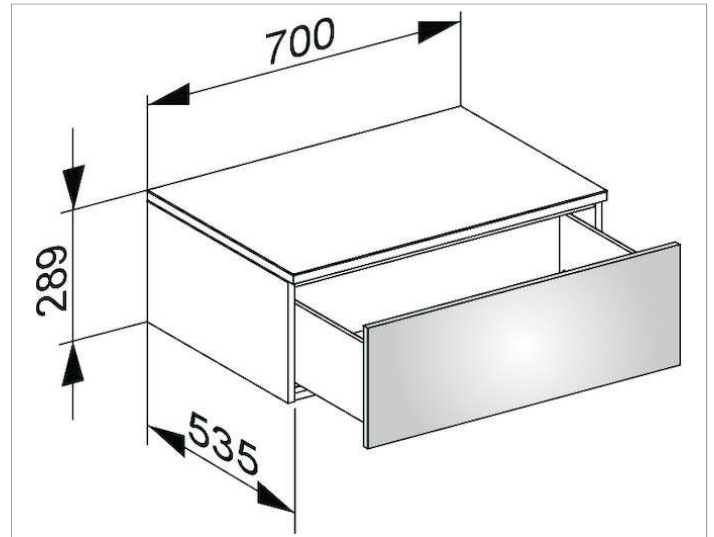

Edition 400

31741ZZ0000 Side unit

**PRODUCT**

**DRAWING**

**PRODUCT ATTRIBUTES**

wall mounted  
1 drawer front with push-to-open mechanism  
and soft closing, front height 270 mm

**SURFACE**

21, 40, 68, 80, 82, 84, 86, 87, 88, 96

**DIMENSION**

700 x 289 x 535 mm