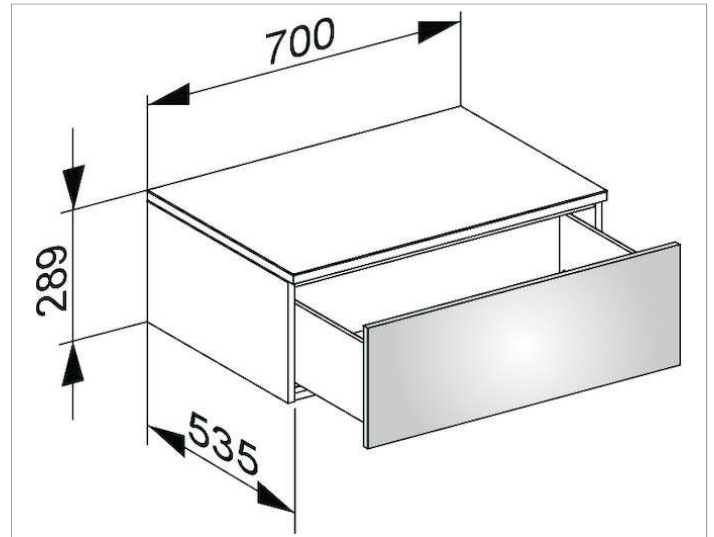

Edition 400

31741YY0000 Side unit

PRODUCT

DRAWING

PRODUCT ATTRIBUTES

wall mounted
1 drawer front with push-to-open mechanism
and soft closing, front height 270 mm

SURFACE

11,13,14,15,16,17,18,27,28,30,43,53,70,71,72,73,74,75,76,77,78,79

DIMENSION

700 x 289 x 535 mm