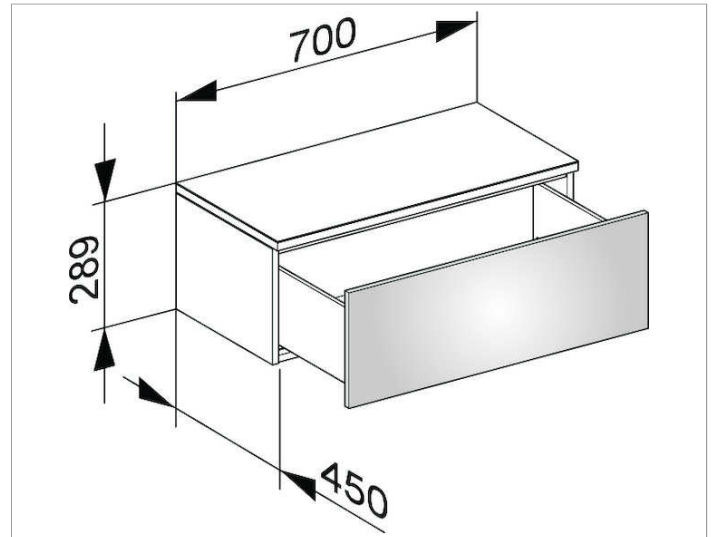

Edition 400

31741XX0001 Side unit

PRODUCT

DRAWING

PRODUCT ATTRIBUTES

wall mounted

1 drawer front with push-to-open mechanism
and soft closing, front height 270 mm

SURFACE

37,38,39,45,46,47

DIMENSION

700 x 289 x 450 mm