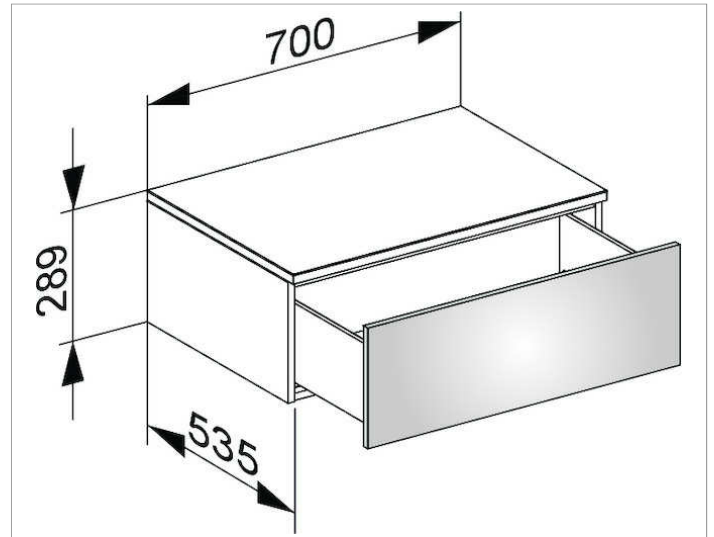

Edition 400

31741XX0000 Side unit

PRODUCT

DRAWING

PRODUCT ATTRIBUTES

wall mounted
1 drawer front with push-to-open mechanism
and soft closing, front height 270 mm

SURFACE

37,38,39,45,46,47

DIMENSION

700 x 289 x 535 mm