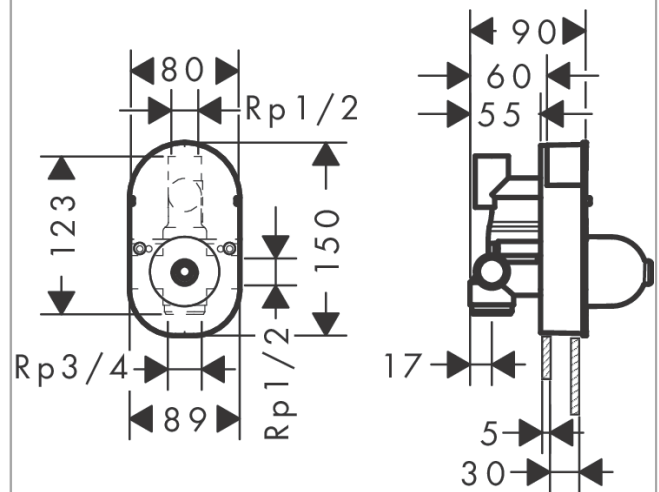

#### product features

- Operating pressure: min. 1 bar/max. 10 bar
- ceramic cartridge
- WRAS 1610033
- WRAS 1610033

### Scale drawing