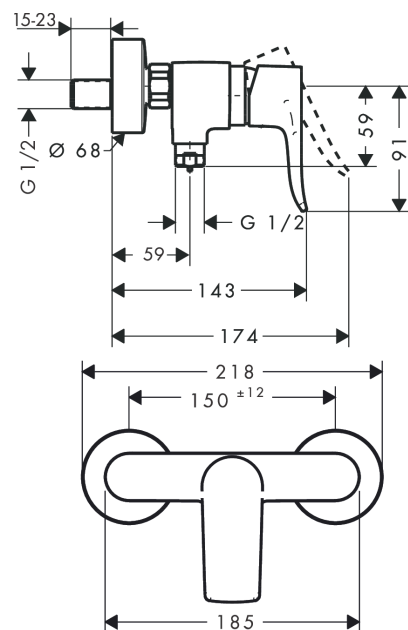

Scale drawing