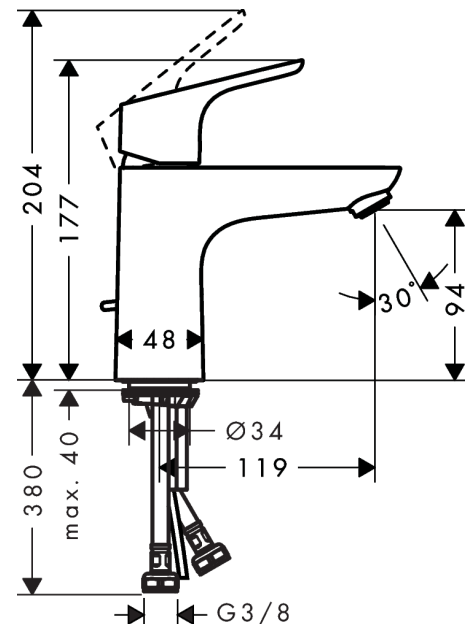

Focus

Single lever basin mixer 100 CoolStart with pop-up waste

Surfaces: **chrome** Art. no. : **31621000**

Description

product features

- Consists of: single lever basin mixer, waste set
- ComfortZone 100 provides space for greater freedom of movement
- free-standing installation
- spout 119 mm long
- normal spray
- Flow rate (at 3 bar): 5 l/min
- Min. operating pressure: 1 bar
- Max. operating pressure: 10 bar
- ceramic cartridge
- pop-up waste set 1¼"
- Material waste set: metal
- QuickClean technology for easy limescale removal
- please specify when ordering if required for low pressure
- WRAS 1710017
- WRAS 1710017
- WRAS 1710017

Article Details

Price excl. VAT

£ 144.17

Technology

Certificates

Product image

Scale drawing

Focus
Single lever basin mixer 100 CoolStart with pop-up waste
 Surfaces: **chrome** Art. no. : **31621000**