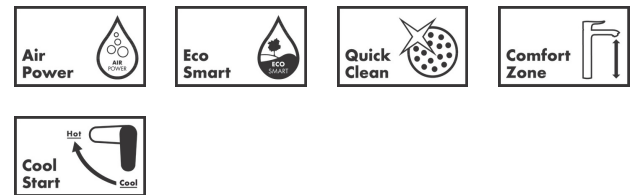

Focus

Single lever basin mixer 100 CoolStart with pop-up waste

Surfaces: **chrome** Art. no. : **31621000**

Description

product features

- Consists of: single lever basin mixer, waste set
- ComfortZone 100 provides space for greater freedom of movement
- free-standing installation
- spout 119 mm long
- normal spray
- Flow rate (at 3 bar): 5 l/min
- Min. operating pressure: 1 bar
- Max. operating pressure: 10 bar
- ceramic cartridge
- pop-up waste set 1¼"
- Material waste set: metal
- QuickClean technology for easy limescale removal
- please specify when ordering if required for low pressure
- WRAS 1710017
- WRAS 1710017
- WRAS 1710017

Article Details

Price excl. VAT

£ 144.17

Technology

Certificates

Product image

Scale drawing

Focus
Single lever basin mixer 100 CoolStart with pop-up waste
 Surfaces: **chrome** Art. no. : **31621000**