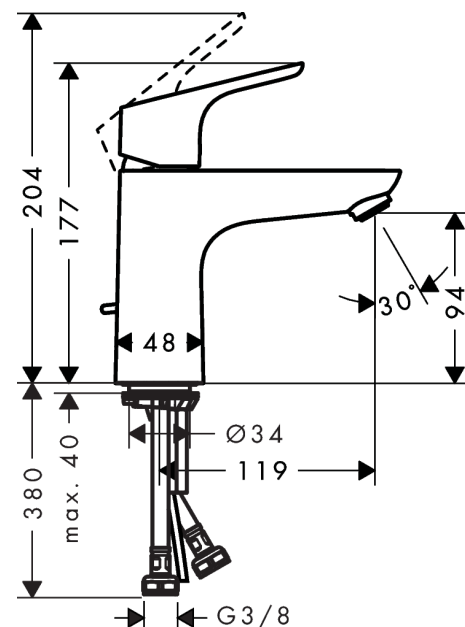

Focus

Single lever basin mixer 100 with pop-up waste

Surfaces: **chrome** Art. no. : **31607000**

Description

product features

- Consists of: single lever basin mixer, waste set
- ComfortZone 100 provides space for greater freedom of movement
- free-standing installation
- spout 119 mm long
- normal spray
- Flow rate (at 3 bar): 5 l/min
- Min. operating pressure: 1 bar
- Max. operating pressure: 10 bar
- ceramic cartridge
- pop-up waste set 1¼"
- Material waste set: metal
- QuickClean technology for easy limescale removal
- please specify when ordering if required for low pressure
- WRAS 1710017
- WRAS 1710017
- WRAS 1710017

Article Details

Price excl. VAT

£ 153.33

Technology

Certificates

kiwa

Product image

Scale drawing

Focus
Single lever basin mixer 100 with pop-up waste
 Surfaces: **chrome** Art. no. : **31607000**

Flowchart