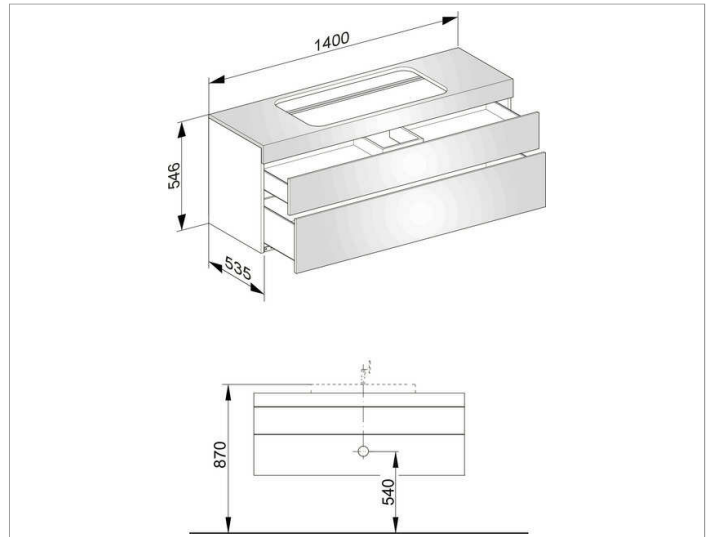

Edition 400  
31583XX0000 Vanity unit

**PRODUCT**

**DRAWING**

**PRODUCT ATTRIBUTES**

no tap hole,  
compatible with ceramic washbasin Article No. 31580,  
2 drawer fronts with push-to-open mechanism and  
soft closing, incl. odour trap made of plastic 1 1/4 x 32

**SURFACE**

37,38,39,45,46,47

**DIMENSION**

1400 x 546 x 535 mm