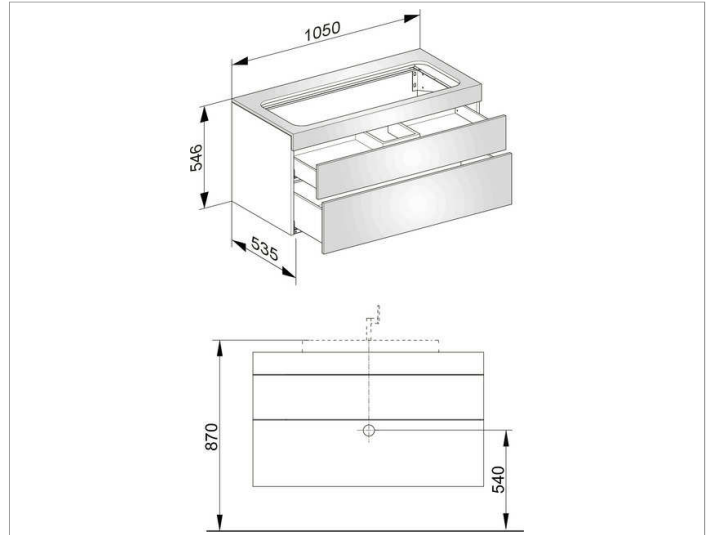

Edition 400
31582YY0000 Vanity unit

PRODUCT

DRAWING

PRODUCT ATTRIBUTES

no tap hole,
compatible with ceramic washbasin Article No. 31580,
2 drawer fronts with push-to-open mechanism and
soft closing, incl. odour trap made of plastic 1 1/4 x 32

SURFACE

11,13,14,15,16,17,18,27,28,30,43,53,70,71,72,73,74,75,76,77,78,79

DIMENSION

1050 x 546 x 535 mm