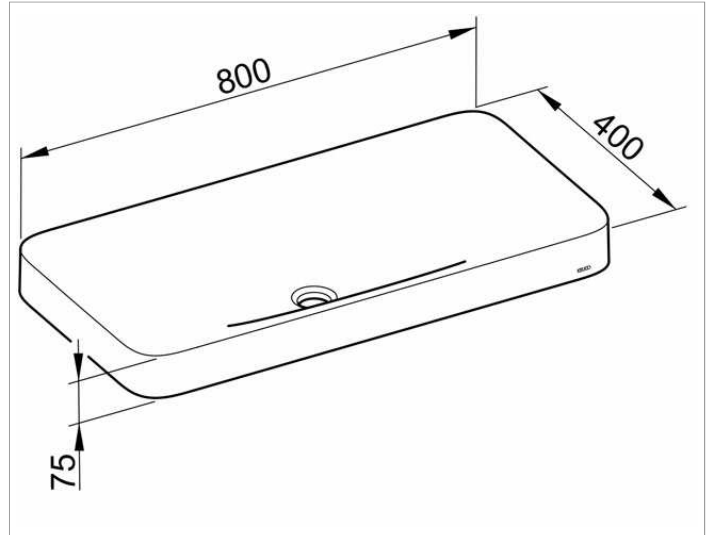

Edition 400

31580317500 Ceramic built-in washbasin

PRODUCT

DRAWING

PRODUCT ATTRIBUTES

no tap hole, without overflow
with CleanPlus surface

SURFACE

white

DIMENSION

800 x 75 x 400 mm