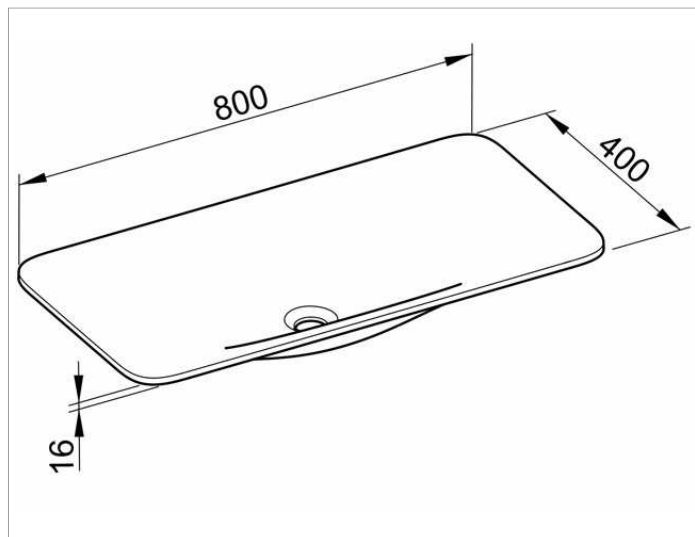

Edition 400

31580311600 Ceramic built-in washbasin

PRODUCT

DRAWING

PRODUCT ATTRIBUTES

no tap hole, without overflow
with CleanPlus surface

SURFACE

white

DIMENSION

800 x 16 x 400 mm