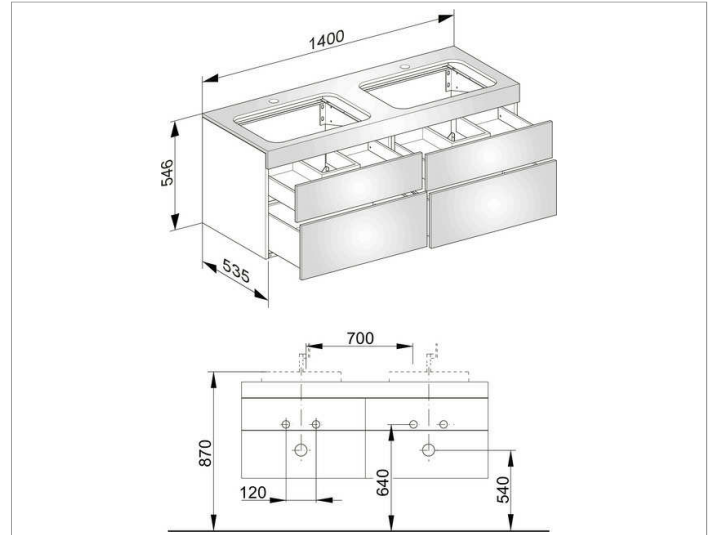

Edition 400  
31575ZZ0100 Vanity unit

**PRODUCT**

**DRAWING**

**PRODUCT ATTRIBUTES**

with tap hole,  
compatible with 2 ceramic washbasins Article No. 31570,  
4 drawer fronts with push-to-open mechanism and  
soft closing, incl. odour trap made of plastic 1 1/4 x 32

**SURFACE**

21, 40, 68, 80, 82, 84, 86, 87, 88, 96

**DIMENSION**

1400 x 546 x 535 mm