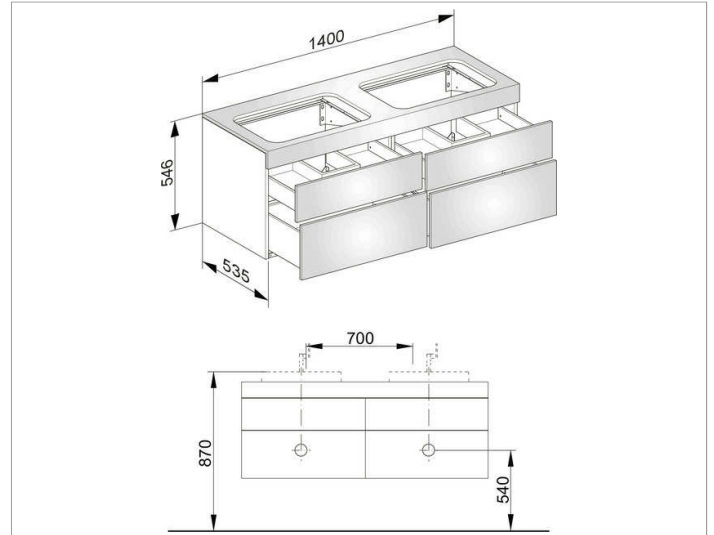

Edition 400  
31575ZZ0000 Vanity unit

**PRODUCT**

**DRAWING**

**PRODUCT ATTRIBUTES**

no tap hole,  
compatible with 2 ceramic washbasins Article No. 31570,  
4 drawer fronts with push-to-open mechanism and  
soft closing, incl. odour trap made of plastic 1 1/4 x 32

**SURFACE**

21, 40, 68, 80, 82, 84, 86, 87, 88, 96

**DIMENSION**

1400 x 546 x 535 mm