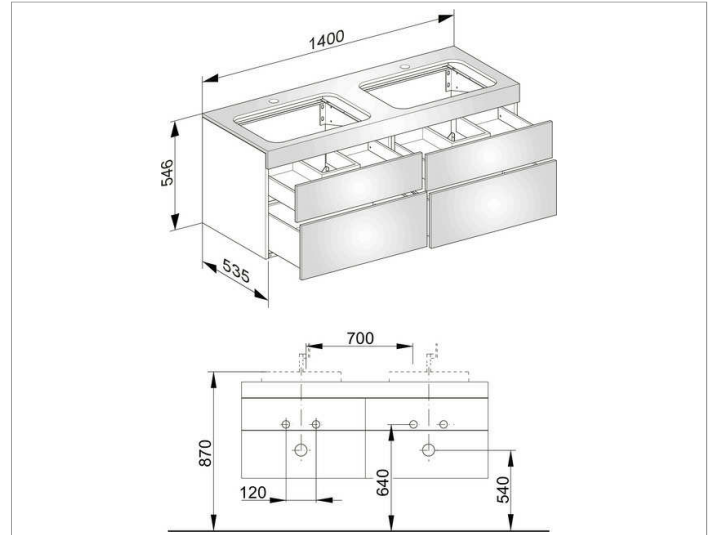

Edition 400
31575YY0100 Vanity unit

PRODUCT

DRAWING

PRODUCT ATTRIBUTES

with tap hole,
compatible with 2 ceramic washbasins Article No. 31570,
4 drawer fronts with push-to-open mechanism and
soft closing, incl. odour trap made of plastic 1 1/4 x 32

SURFACE

11,13,14,15,16,17,18,27,28,30,43,53,70,71,72,73,74,75,76,77,78,79

DIMENSION

1400 x 546 x 535 mm