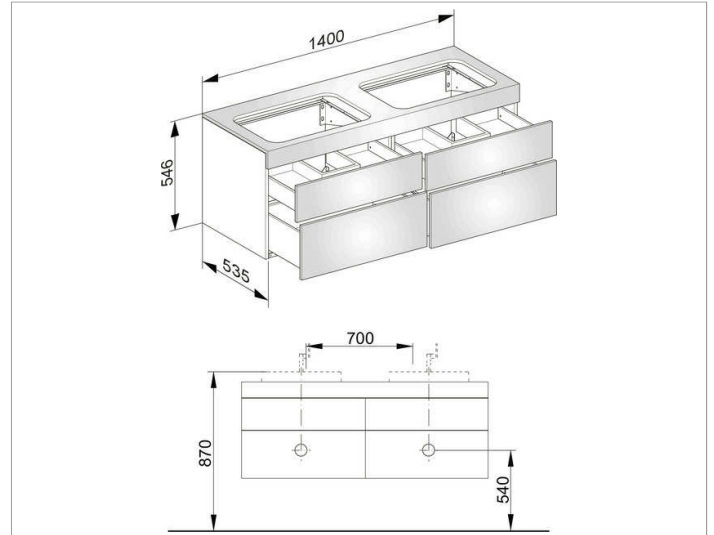

Edition 400
31575YY0000 Vanity unit

PRODUCT

DRAWING

PRODUCT ATTRIBUTES

no tap hole,
compatible with 2 ceramic washbasins Article No. 31570,
4 drawer fronts with push-to-open mechanism and
soft closing, incl. odour trap made of plastic 1 1/4 x 32

SURFACE

11,13,14,15,16,17,18,27,28,30,43,53,70,71,72,73,74,75,76,77,78,79

DIMENSION

1400 x 546 x 535 mm