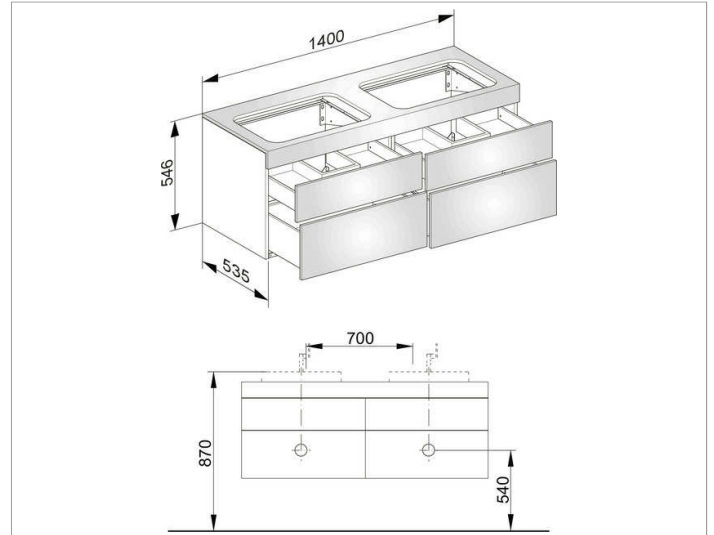

Edition 400
31575XX0000 Vanity unit

PRODUCT

DRAWING

PRODUCT ATTRIBUTES

no tap hole,
compatible with 2 ceramic washbasins Article No. 31570,
4 drawer fronts with push-to-open mechanism and
soft closing, incl. odour trap made of plastic 1 1/4 x 32

SURFACE

37,38,39,45,46,47

DIMENSION

1400 x 546 x 535 mm