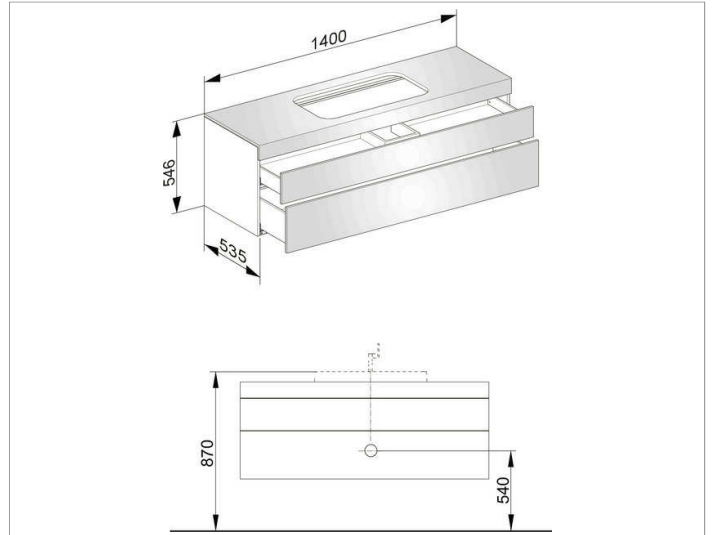

Edition 400
31573YY0000 Vanity unit

PRODUCT

DRAWING

PRODUCT ATTRIBUTES

no tap hole,
compatible with ceramic washbasin Article No. 31570,
2 drawer fronts with push-to-open mechanism and
soft closing, incl. odour trap made of plastic 1 1/4 x 32

SURFACE

11,13,14,15,16,17,18,27,28,30,43,53,70,71,72,73,74,75,76,77,78,79

DIMENSION

1400 x 546 x 535 mm