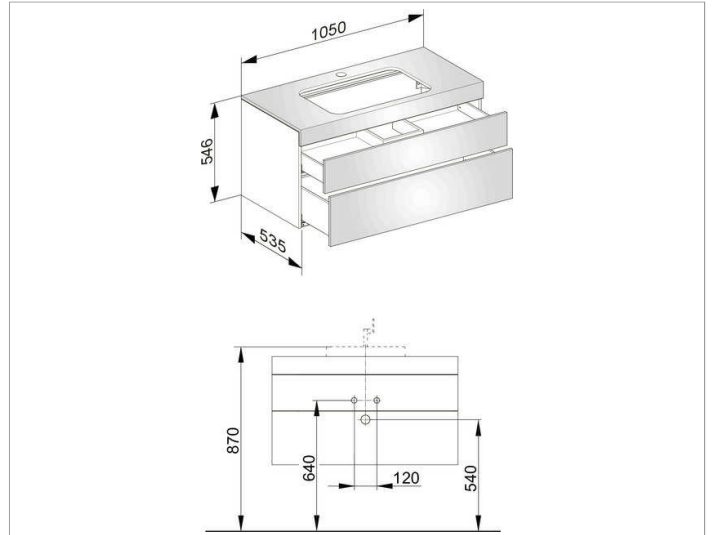

Edition 400

31572ZZ0100 Ceramic built-in washbasin

**PRODUCT**

**DRAWING**

**PRODUCT ATTRIBUTES**

with tap hole,  
compatible with ceramic washbasin Article No. 31570,  
2 drawer fronts with push-to-open mechanism and  
soft closing, incl. odour trap made of plastic 1 1/4 x 32

**SURFACE**

21, 40, 68, 80, 82, 84, 86, 87, 88, 96

**DIMENSION**

1050 x 546 x 535 mm