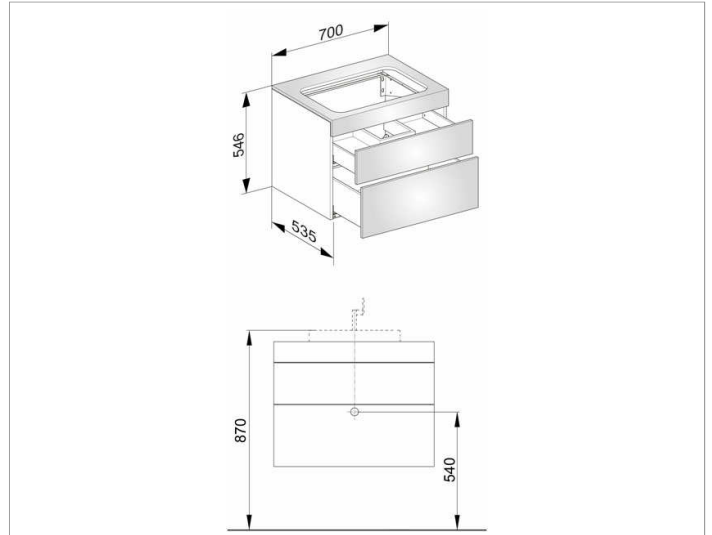

Edition 400  
31571ZZ0000 Vanity unit

**PRODUCT**

**DRAWING**

**PRODUCT ATTRIBUTES**

no tap hole,  
compatible with ceramic washbasin Article No. 31570,  
2 drawer fronts with push-to-open mechanism and  
soft closing, incl. odour trap made of plastic 1 1/4 x 32

**SURFACE**

21, 40, 68, 80, 82, 84, 86, 87, 88, 96

**DIMENSION**

700 x 546 x 535 mm