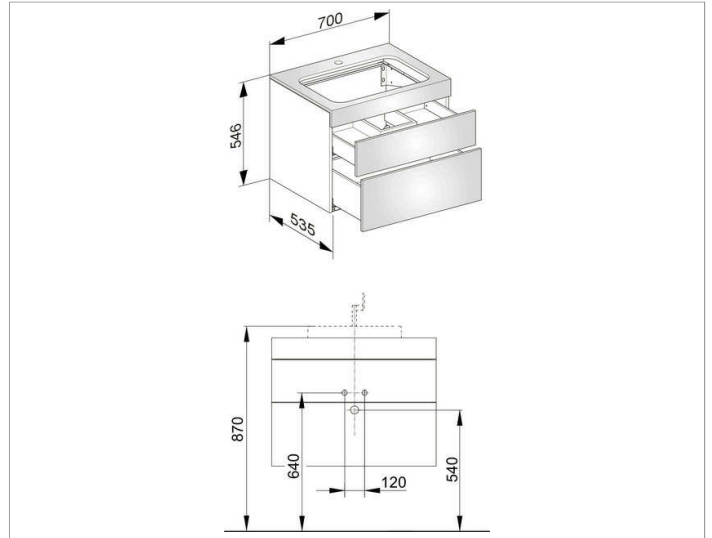

Edition 400  
31571YY0100 Vanity unit

**PRODUCT**

**DRAWING**

**PRODUCT ATTRIBUTES**

with tap hole,  
compatible with ceramic washbasin Article No. 31570,  
2 drawer fronts with push-to-open mechanism and  
soft closing, incl. odour trap made of plastic 1 1/4 x 32

**SURFACE**

11,13,14,15,16,17,18,27,28,30,43,53,70,71,72,73,74,75,76,77,78,79

**DIMENSION**

700 x 546 x 535 mm