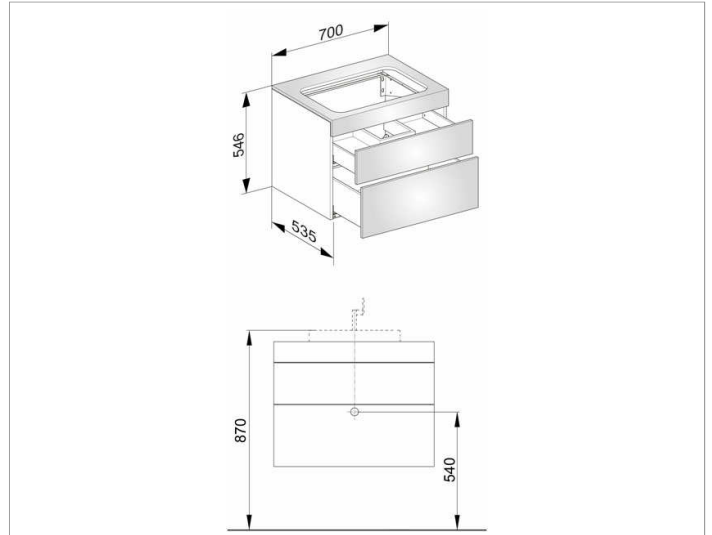

Edition 400
31571YY0000 Vanity unit

PRODUCT

DRAWING

PRODUCT ATTRIBUTES

no tap hole,
compatible with ceramic washbasin Article No. 31570,
2 drawer fronts with push-to-open mechanism and
soft closing, incl. odour trap made of plastic 1 1/4 x 32

SURFACE

11,13,14,15,16,17,18,27,28,30,43,53,70,71,72,73,74,75,76,77,78,79

DIMENSION

700 x 546 x 535 mm