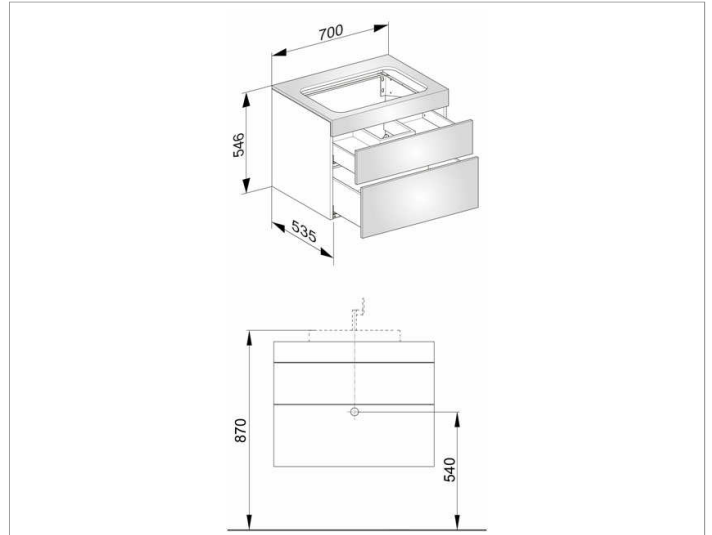

Edition 400  
31571XX0000 Vanity unit

**PRODUCT**

**DRAWING**

**PRODUCT ATTRIBUTES**

no tap hole,  
compatible with ceramic washbasin Article No. 31570,  
2 drawer fronts with push-to-open mechanism and  
soft closing, incl. odour trap made of plastic 1 1/4 x 32

**SURFACE**

37,38,39,45,46,47

**DIMENSION**

700 x 546 x 535 mm