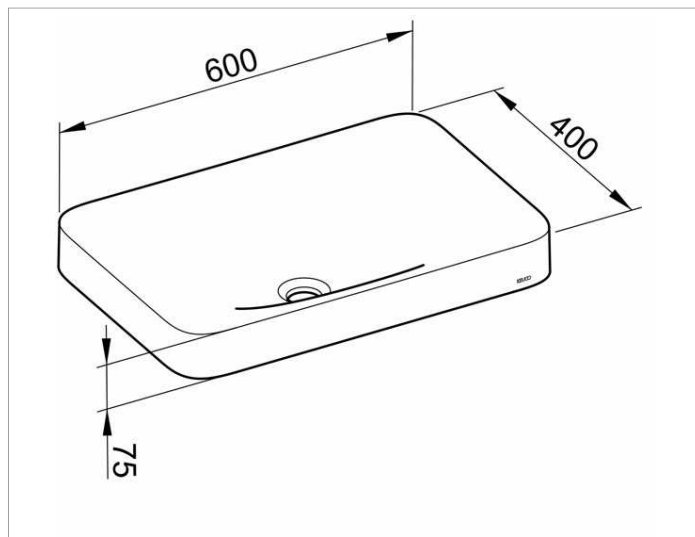

Edition 400

31570317500 Ceramic built-in washbasin

PRODUCT

DRAWING

PRODUCT ATTRIBUTES

no tap hole, without overflow
with CleanPlus surface

SURFACE

white

DIMENSION

600 x 75 x 400 mm