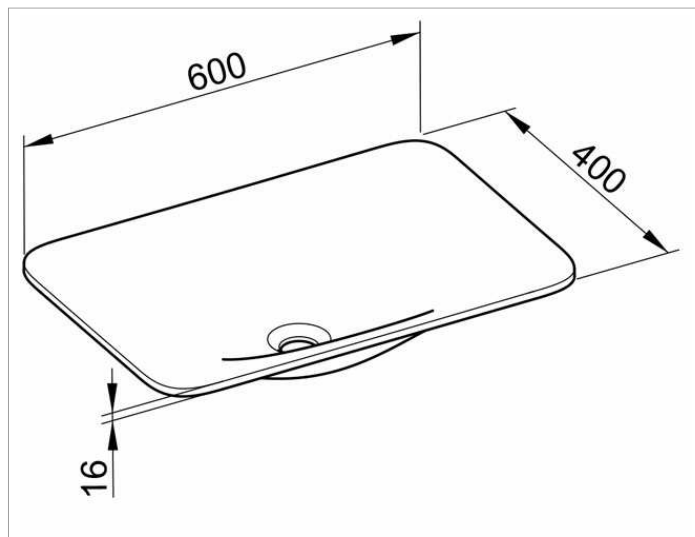

Edition 400

31570311600 Ceramic built-in washbasin

PRODUCT

DRAWING

PRODUCT ATTRIBUTES

no tap hole, without overflow
with CleanPlus surface

SURFACE

white

DIMENSION

600 x 16 x 400 mm