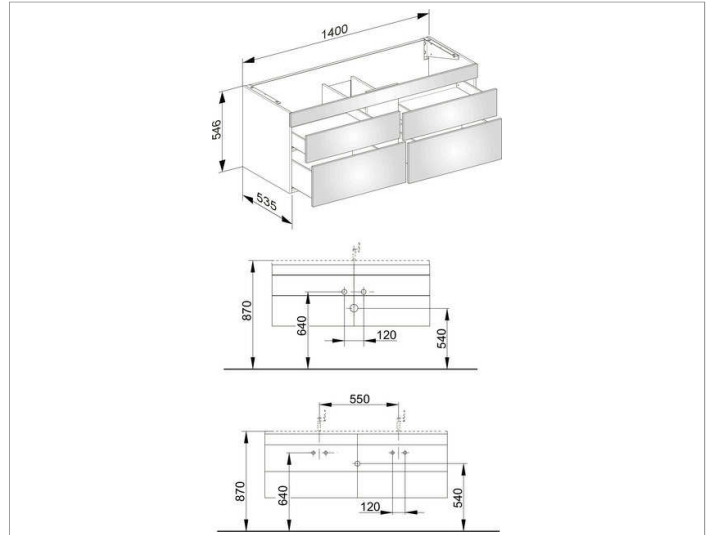

Edition 400
31562ZZ0000 Vanity unit

PRODUCT

DRAWING

PRODUCT ATTRIBUTES

compatible with ceramic washbasin Article No. 31160/32160,
4 drawer fronts with push-to-open mechanism and
soft closing, incl. odour trap made of plastic 1 1/4 x 32

SURFACE

21,68,86,87

DIMENSION

1400 x 546 x 535 mm