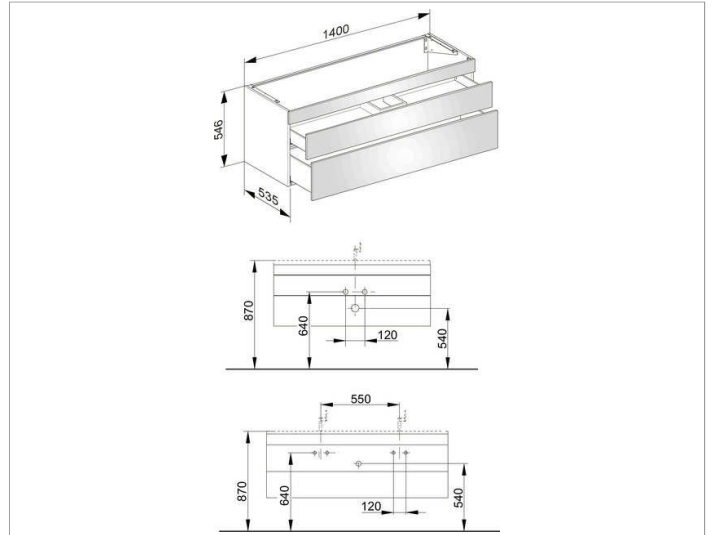

Edition 400
31561ZZ0000 Vanity unit

PRODUCT

DRAWING

PRODUCT ATTRIBUTES

compatible with ceramic washbasin Article No. 31160/32160,
2 drawer fronts with push-to-open mechanism and
soft closing, incl. odour trap made of plastic 1 1/4 x 32

SURFACE

21,68,86,87

DIMENSION

1400 x 546 x 535 mm