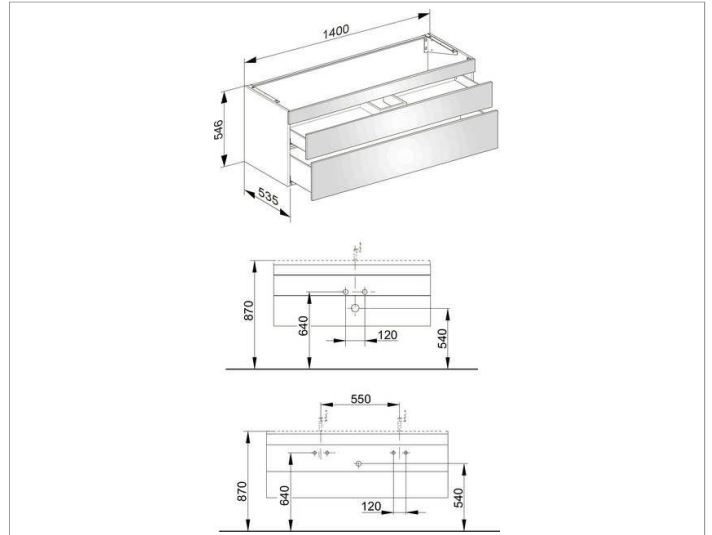

Edition 400
31561XX0000 Vanity unit

PRODUCT

DRAWING

PRODUCT ATTRIBUTES

compatible with ceramic washbasin Article No. 31160/32160,
2 drawer fronts with push-to-open mechanism and
soft closing, incl. odour trap made of plastic 1 1/4 x 32

SURFACE

37,38,39,45,46,47

DIMENSION

1400 x 546 x 535 mm