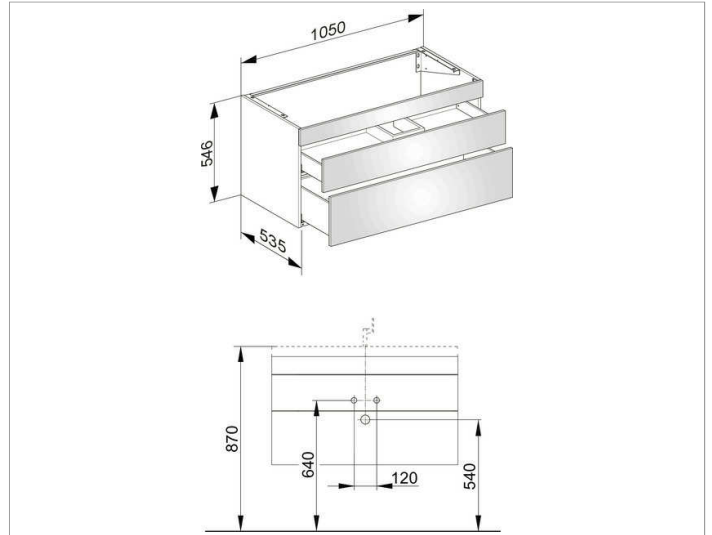

Edition 400  
31551ZZ0000 Vanity unit

**PRODUCT**

**DRAWING**

**PRODUCT ATTRIBUTES**

compatible with ceramic washbasin Article No. 31150/32150,  
2 drawer fronts with push-to-open mechanism and  
soft closing, incl. odour trap made of plastic 1 1/4 x 32

**SURFACE**

21,68,86,87

**DIMENSION**

1050 x 546 x 535 mm