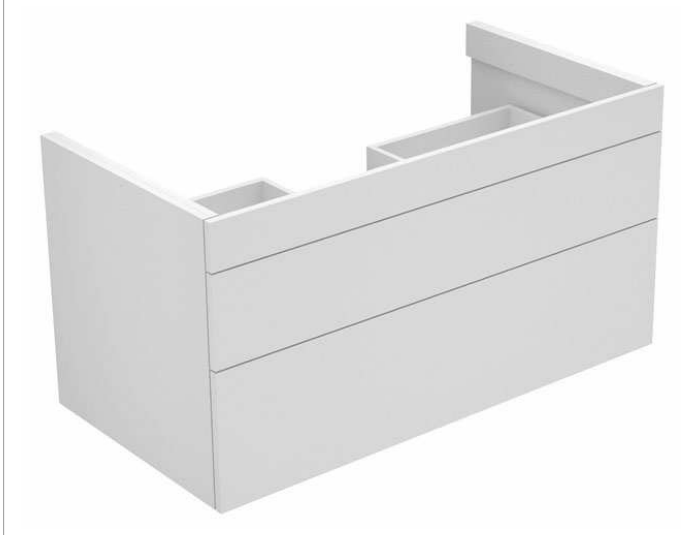

Edition 400  
31551ZZ0000 Vanity unit

**PRODUCT**

**DRAWING**

**PRODUCT ATTRIBUTES**

compatible with ceramic washbasin Article No. 31150/32150,  
2 drawer fronts with push-to-open mechanism and  
soft closing, incl. odour trap made of plastic 1 1/4 x 32

**SURFACE**

21,68,86,87

**DIMENSION**

1050 x 546 x 535 mm