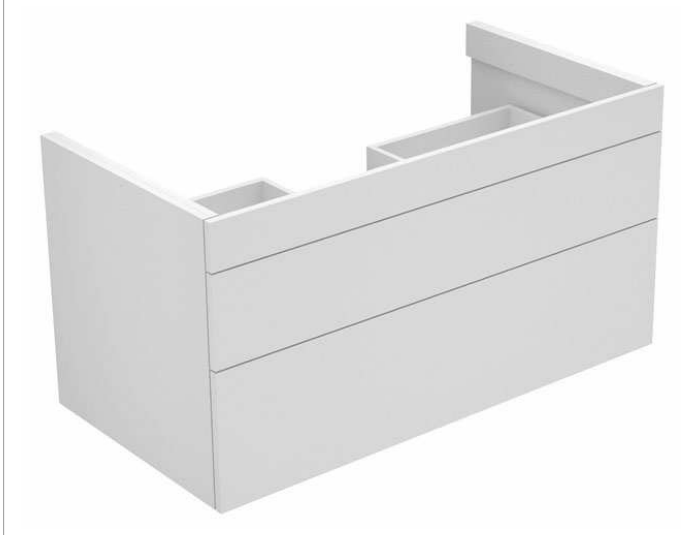

Edition 400  
31551XX0000 Vanity unit

**PRODUCT**

**DRAWING**

**PRODUCT ATTRIBUTES**

compatible with ceramic washbasin Article No. 31150/32150,  
2 drawer fronts with push-to-open mechanism and  
soft closing, incl. odour trap made of plastic 1 1/4 x 32

**SURFACE**

37,38,39,45,46,47

**DIMENSION**

1050 x 546 x 535 mm