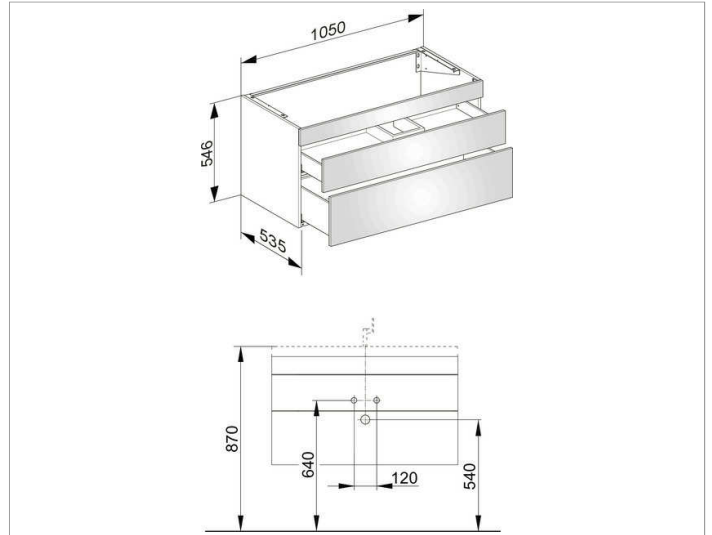

Edition 400  
31551XX0000 Vanity unit

**PRODUCT**

**DRAWING**

**PRODUCT ATTRIBUTES**

compatible with ceramic washbasin Article No. 31150/32150,  
2 drawer fronts with push-to-open mechanism and  
soft closing, incl. odour trap made of plastic 1 1/4 x 32

**SURFACE**

37,38,39,45,46,47

**DIMENSION**

1050 x 546 x 535 mm