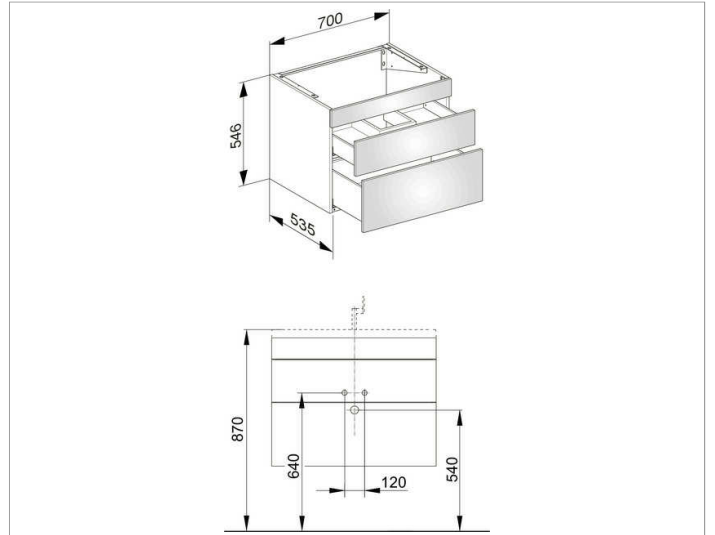

Edition 400  
31541ZZ0000 Vanity unit

**PRODUCT**

**DRAWING**

**PRODUCT ATTRIBUTES**

compatible with ceramic washbasin Article No. 31140/32140  
2 drawer fronts with push-to-open mechanism and  
soft closing, incl. odour trap made of plastic 1 1/4 x 32

**SURFACE**

21,68,86,87

**DIMENSION**

700 x 546 x 535 mm