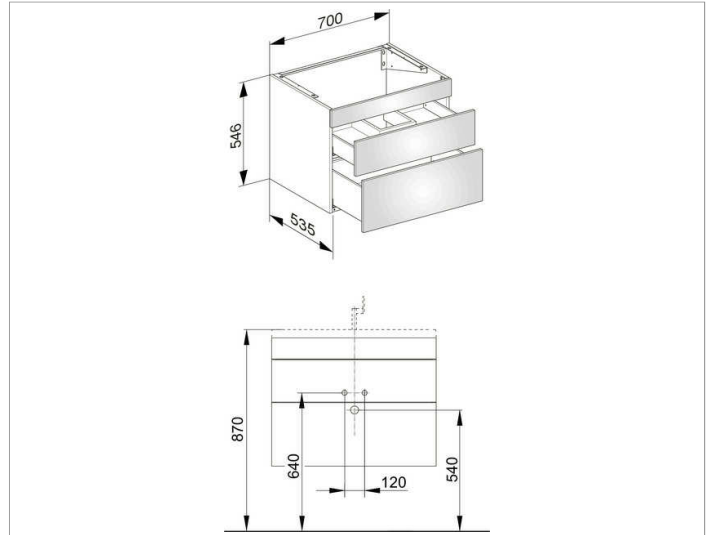

Edition 400
31541XX0000 Vanity unit

PRODUCT

DRAWING

PRODUCT ATTRIBUTES

compatible with ceramic washbasin Article No. 31140/32140
2 drawer fronts with push-to-open mechanism and
soft closing, incl. odour trap made of plastic 1 1/4 x 32

SURFACE

37,38,39,45,46,47

DIMENSION

700 x 546 x 535 mm