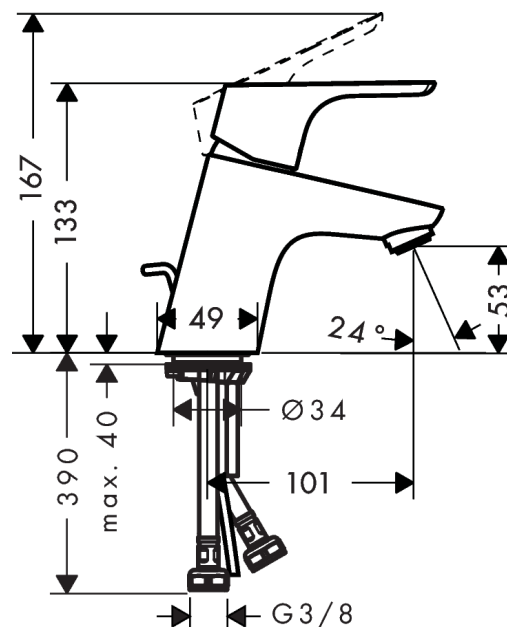

Focus

Single lever basin mixer 70 CoolStart with pop-up waste

Surfaces: **chrome** Art. no. : **31539000**

Description

product features

- Consists of: single lever basin mixer, waste set
- ComfortZone 70 provides space for greater freedom of movement
- free-standing installation
- spout 101 mm long
- normal spray
- Flow rate (at 3 bar): 5 l/min
- ceramic cartridge
- pop-up waste set 1¼"
- Material waste set: metal
- QuickClean technology for easy limescale removal
- winner of the iF Product Design Award 2010
- WRAS 1507013

Article Details

Price excl. VAT

£ 118.33

Technology

Certificates

Product image

Scale drawing

Flowchart