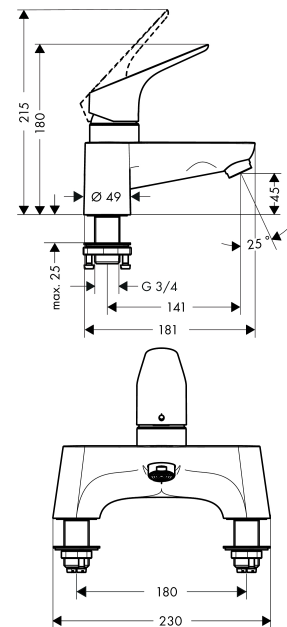

## Focus

2-hole rim-mounted manual single lever bath mixer LowPressure min. 0.2 bar

Surfaces: **chrome** Art. no. : **31523000**

#### product features

- designed to run 1 function
- Connection type: G 3/4
- Centre distance: 180 mm
- ceramic cartridge (Highflow)
- Operating pressure from 0.2 bar
- with silencer
- WRAS 1904703
- Kiwa UK 1401704

### Scale drawing