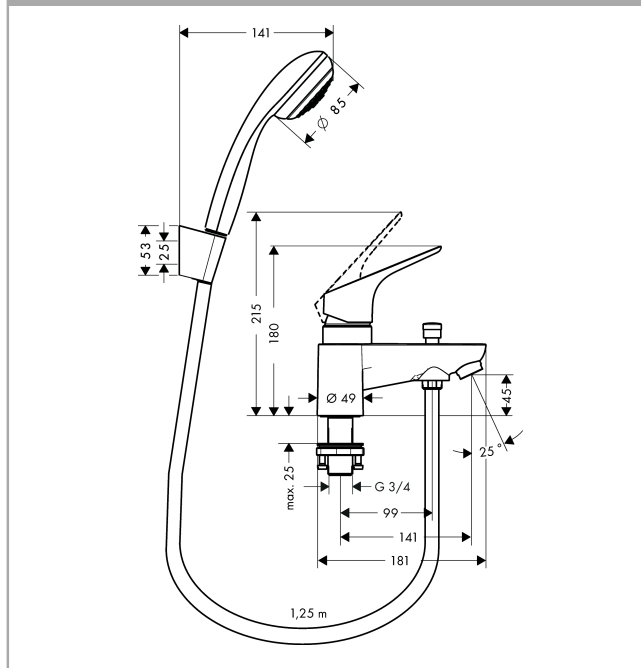

## Focus

**2-hole rim-mounted manual single lever bath mixer LowPressure min. 0.2 bar with diverter valve and Crometta 85 hand shower 1jet**

Surfaces: **chrome** Art. no. : **31521000**

### product features

- Consists of: 2-hole rim-mounted manual bath mixer, hand shower, shower holder, shower hose
- designed to run 2 outlets
- Connection type: G 3/4
- Centre distance: 180 mm
- ceramic cartridge (Highflow)
- Operating pressure from 0.2 bar
- automatically reverts from shower to bath spout when turned off
- Non-return valve
- with silencer

## Scale drawing