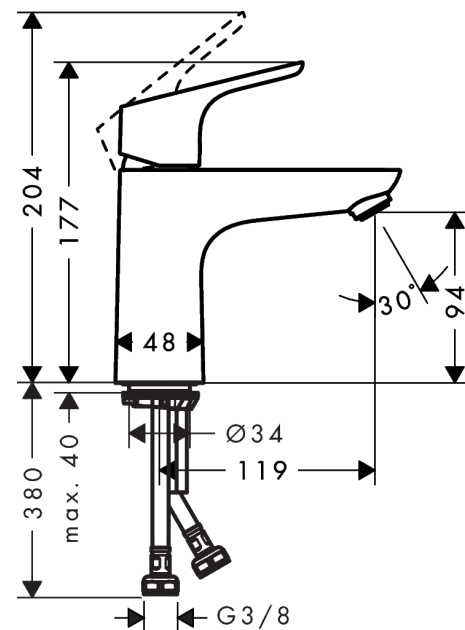

Focus

Single lever basin mixer 100 without waste

Surfaces: **chrome** Art. no. : **31517000**

Description

product features

- ComfortZone 100 provides space for greater freedom of movement
- free-standing installation
- spout 119 mm long
- Flow rate (at 3 bar): 5 l/min
- Min. operating pressure: 1 bar
- Max. operating pressure: 10 bar
- ceramic cartridge
- QuickClean technology for easy limescale removal
- please specify when ordering if required for low pressure
- WRAS 1710017
- WRAS 1710017
- WRAS 1710017

Article Details

Price excl. VAT

£ 144.17

Technology

Certificates

kiwa

Product image

Scale drawing

Focus
Single lever basin mixer 100 without waste
 Surfaces: **chrome** Art. no. : **31517000**

Flowchart