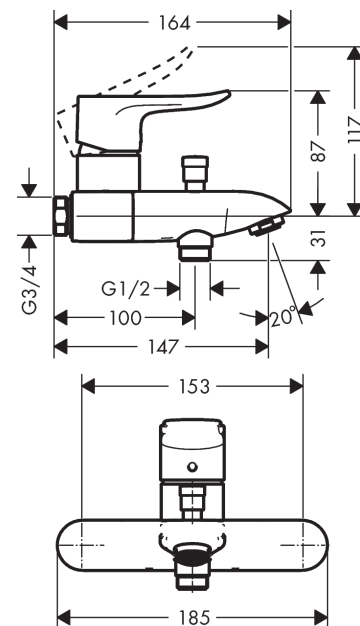

## Metris

**Single lever manual bath mixer for exposed installation with centre distance 15.3 cm**

Surfaces: **chrome** Art. no. : **31482000**

#### product features

- spout 147 mm long
- designed to run 2 outlets
- Centre distance: 153 mm
- Spray type mixer: normal spray
- Flow rate for bath spout (at 3 bar): 19 l/min
- Flow rate of hand shower (at 3 bar): 12 l/min
- ceramic cartridge
- Maximum temperature can be adjusted on installation
- automatically reverts from shower to bath spout when turned off
- Intrinsically safe against backflow
- with silencer
- exposed design allows easy installation, all working parts are outside of the wall
- Noise class: I

### Scale drawing

## Metris

Single lever manual bath mixer for exposed installation with centre distance 15.3 cm

Surfaces: **chrome** Art. no. : **31482000**