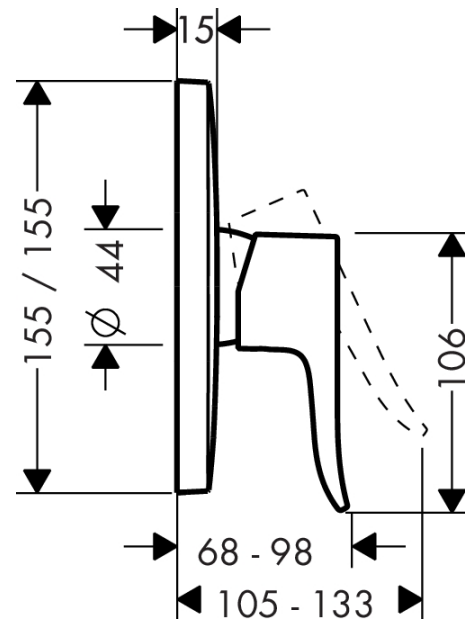

Metris

Single lever manual shower mixer soft cube for concealed installation

Surfaces: **chrome** Art. no. : **31456000**

Description

product features

- designed to run 1 function
- Connection type: basic set
- Flow rate (at 3 bar): 29.3 l/min
- ceramic cartridge
- Min. operating pressure: 1 bar
- Max. operating pressure: 10 bar
- Maximum temperature can be adjusted on installation
- non-thermostatic
- WRAS 1905003

Article Details

Price excl. VAT

£ 194.17

Certificates

Product image

Scale drawing

Flowchart