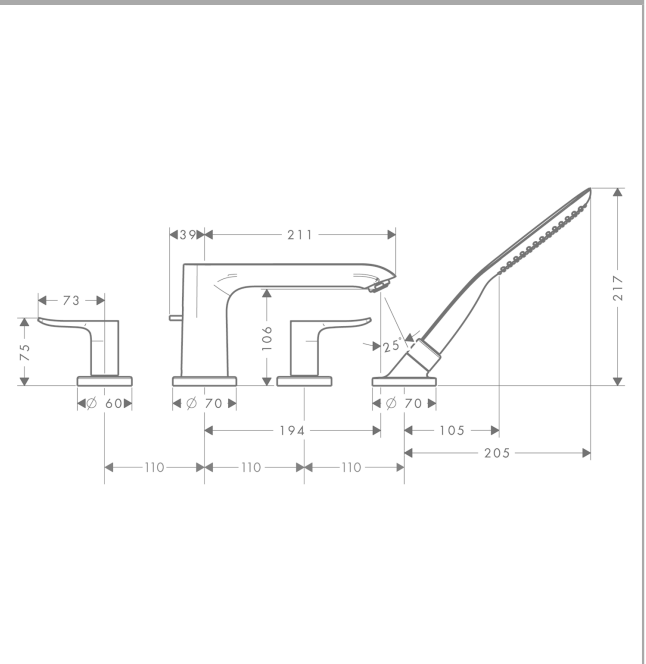

Metris

4-hole rim-mounted bath mixer

Surfaces: **chrome** Art. no. : **31442000**

Description

product features

- Consists of: 4-hole rim-mounted bath mixer, baton hand shower, shower holder
- spout 220 mm long
- designed to run 2 outlets
- Connection type: basic set
- Spray type mixer: normal spray
- Spray type hand shower: RainAir
- Maximum pull-out length of hand shower: 1.10 m
- Flow rate (at 3 bar): 22 l/min
- ceramic shut-off cartridges hot/cold 90°
- Min. operating pressure: 1 bar
- Max. operating pressure: 10 bar
- Noise class: I
- non thermostatic
- non-return valve

Article Details

Price excl. VAT

£ 741.67

Technology

Product image

Scale drawing

Metris
4-hole rim-mounted bath mixer
 Surfaces: **chrome** Art. no. : **31442000**

Flowchart